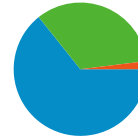

Technical Profile

Browser	Visits	% visits	Connection Speed	Visits	% visits
Internet Explorer	2,658	75.34%	Unknown	1,258	35.66%
Firefox	491	13.92%	Cable	725	20.55%
Safari	354	10.03%	DSL	590	16.72%
Chrome	17	0.48%	T1	437	12.39%
Mozilla	3	0.09%	Dialup	426	12.07%

All traffic sources sent a total of 3,528 visits

 33.76% Direct Traffic

 64.29% Referring Sites

 1.96% Search Engines

- Referring Sites
2,268.00 (64.29%)
- Direct Traffic
1,191.00 (33.76%)
- Search Engines
69.00 (1.96%)