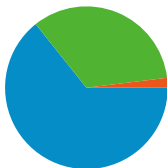

Traffic Sources Overview

- **Referring Sites**
  2,268.00 (64.29%)
- **Direct Traffic**
  1,191.00 (33.76%)
- **Search Engines**
  69.00 (1.96%)

Content Overview

Pages	Pageviews	% Pageviews
/	5,597	24.12%
/index.cfm?action=main.team&l	938	4.04%
/index.cfm?action=main.team&l	915	3.94%
/index.cfm?action=main.team&l	818	3.52%
/index.cfm?action=main.main	618	2.66%