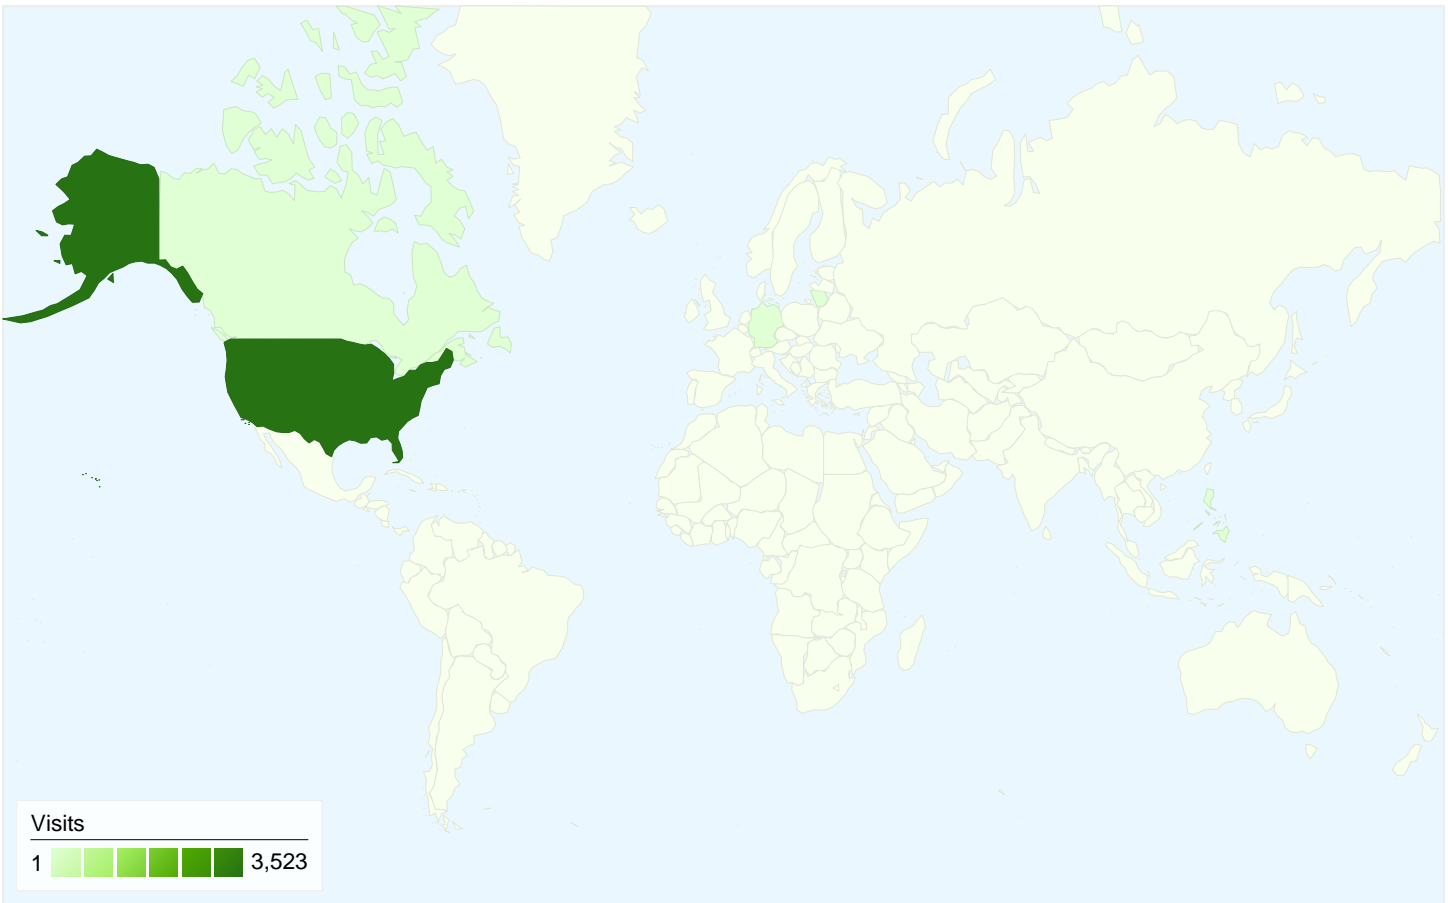

Visitors
1,229

Map Overlay world

Traffic Sources Overview

- **Referring Sites**
2,268.00 (64.29%)
- **Direct Traffic**
1,191.00 (33.76%)
- **Search Engines**
69.00 (1.96%)

Content Overview

Pages	Pageviews	% Pageviews
/	5,597	24.12%
/index.cfm?action=main.team&l	938	4.04%
/index.cfm?action=main.team&l	915	3.94%
/index.cfm?action=main.team&l	818	3.52%
/index.cfm?action=main.main	618	2.66%

1,229 people visited this site

3,528 Visits

1,229 Absolute Unique Visitors

23,207 Pageviews

6.58 Average Pageviews

00:02:55 Time on Site

17.23% Bounce Rate

22.45% New Visits

All traffic sources sent a total of 3,528 visits

 33.76% Direct Traffic

 64.29% Referring Sites

 1.96% Search Engines

- Referring Sites
2,268.00 (64.29%)
- Direct Traffic
1,191.00 (33.76%)
- Search Engines
69.00 (1.96%)

3,528 visits came from 6 countries/territories

Site Usage

Visits 3,528 % of Site Total: 100.00%	Pages/Visit 6.58 Site Avg: 6.58 (0.00%)	Avg. Time on Site 00:02:55 Site Avg: 00:02:55 (0.00%)	% New Visits 22.48% Site Avg: 22.45% (0.13%)	Bounce Rate 17.23% Site Avg: 17.23% (0.00%)	
Country/Territory	Visits	Pages/Visit	Avg. Time on Site	% New Visits	Bounce Rate
United States	3,523	6.58	00:02:55	22.37%	17.20%
Germany	1	1.00	00:00:00	100.00%	100.00%
Lithuania	1	4.00	00:01:38	100.00%	0.00%
Puerto Rico	1	2.00	00:00:20	100.00%	0.00%
Canada	1	2.00	00:02:37	100.00%	0.00%
Philippines	1	1.00	00:00:00	100.00%	100.00%