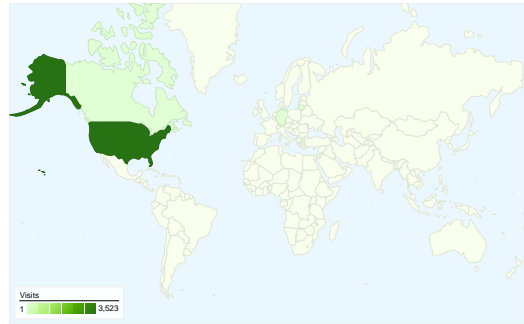

Site Usage

3,528 Visits

17.23% Bounce Rate

23,207 Pageviews

00:02:55 Avg. Time on Site

6.58 Pages/Visit

22.45% % New Visits

Visitors Overview

Visitors
1,229

Map Overlay world

Traffic Sources Overview

- **Referring Sites**
2,268.00 (64.29%)
- **Direct Traffic**
1,191.00 (33.76%)
- **Search Engines**
69.00 (1.96%)

Content Overview

Pages	Pageviews	% Pageviews
/	5,597	24.12%
/index.cfm?action=main.team&l	938	4.04%
/index.cfm?action=main.team&l	915	3.94%
/index.cfm?action=main.team&l	818	3.52%
/index.cfm?action=main.main	618	2.66%

All traffic sources sent a total of 3,528 visits

 33.76% Direct Traffic

 64.29% Referring Sites

 1.96% Search Engines

- Referring Sites
2,268.00 (64.29%)
- Direct Traffic
1,191.00 (33.76%)
- Search Engines
69.00 (1.96%)

3,528 visits came from 6 countries/territories

Site Usage

Visits 3,528 % of Site Total: 100.00%	Pages/Visit 6.58 Site Avg: 6.58 (0.00%)	Avg. Time on Site 00:02:55 Site Avg: 00:02:55 (0.00%)	% New Visits 22.48% Site Avg: 22.45% (0.13%)	Bounce Rate 17.23% Site Avg: 17.23% (0.00%)	
Country/Territory	Visits	Pages/Visit	Avg. Time on Site	% New Visits	Bounce Rate
United States	3,523	6.58	00:02:55	22.37%	17.20%
Germany	1	1.00	00:00:00	100.00%	100.00%
Lithuania	1	4.00	00:01:38	100.00%	0.00%
Puerto Rico	1	2.00	00:00:20	100.00%	0.00%
Canada	1	2.00	00:02:37	100.00%	0.00%
Philippines	1	1.00	00:00:00	100.00%	100.00%